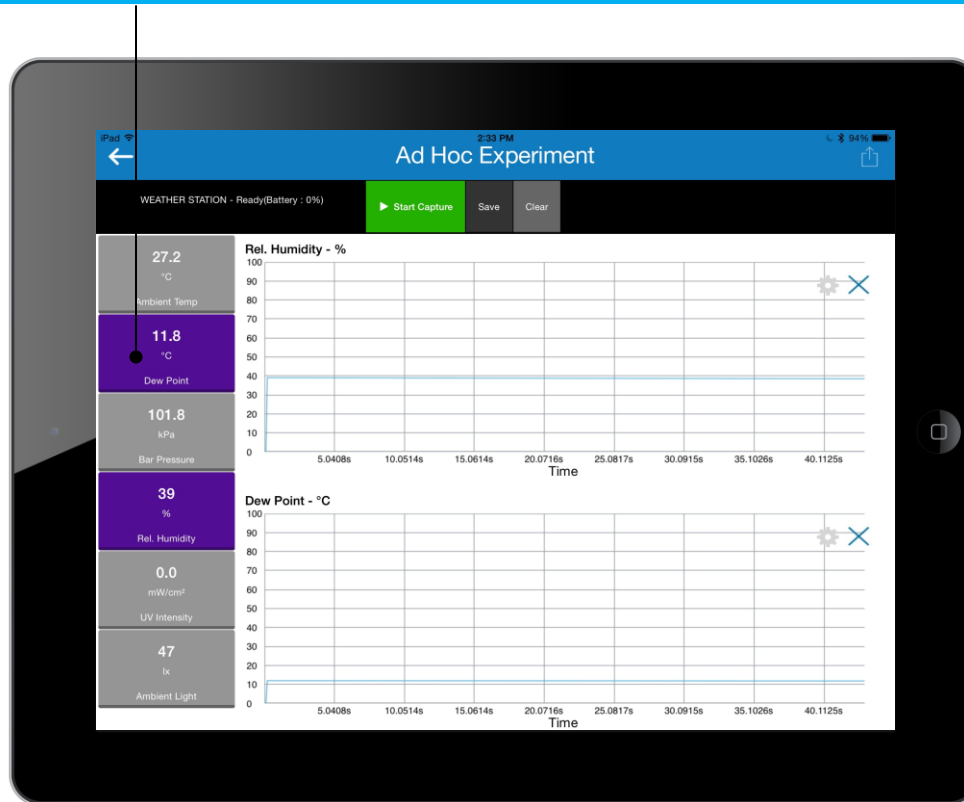

Mantis Weather Station

Your Weather Station is now displaying real-time data. Tap on any of the tiles on the left to add multiple graphs at a time.