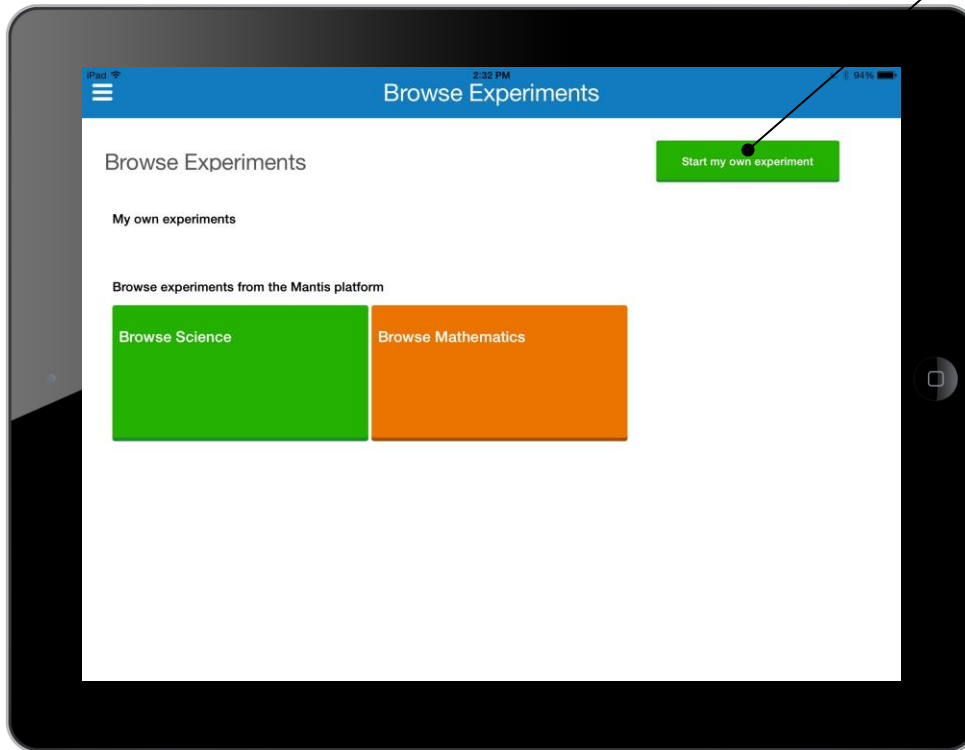

Mantis Weather Station

Now Tap Here!

Hip Science LLC, 3218 East Colonial DR, Orlando, FL 32810-5555
407.530.3770 | info@hip-sci.com | www.mantisopenstem.com