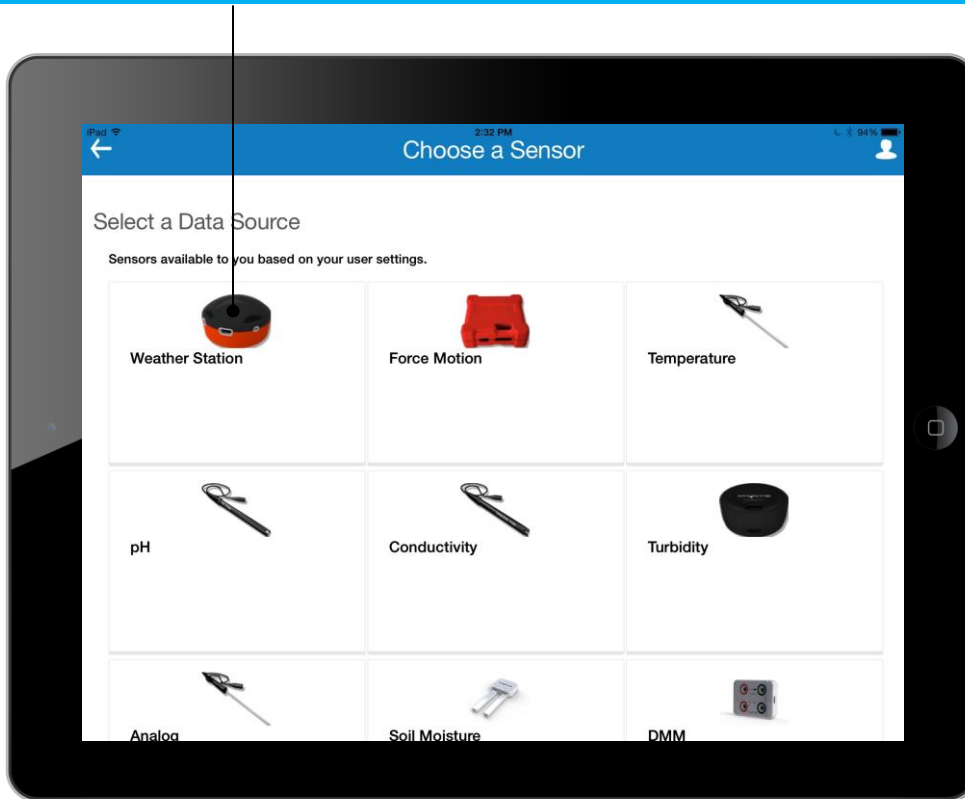

Mantis Weather Station

Your Weather Station is now reporting data so tap here for graphs and real-time data displays.