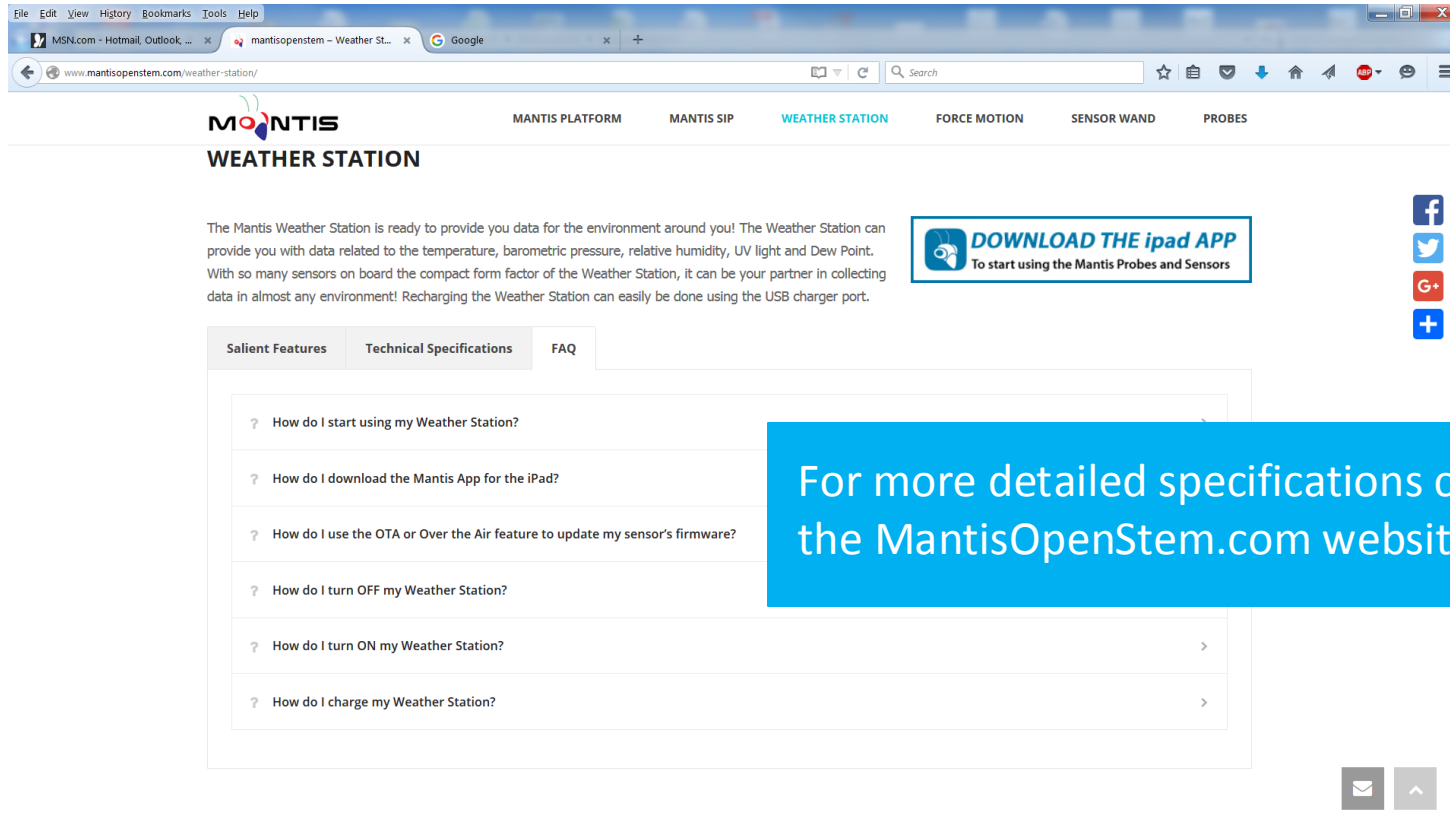

Mantis Weather Station

Hip Science LLC, 3218 East Colonial DR, Orlando, FL 32810-5555
407.530.3770 | info@hip-sci.com | www.mantisopenstem.com